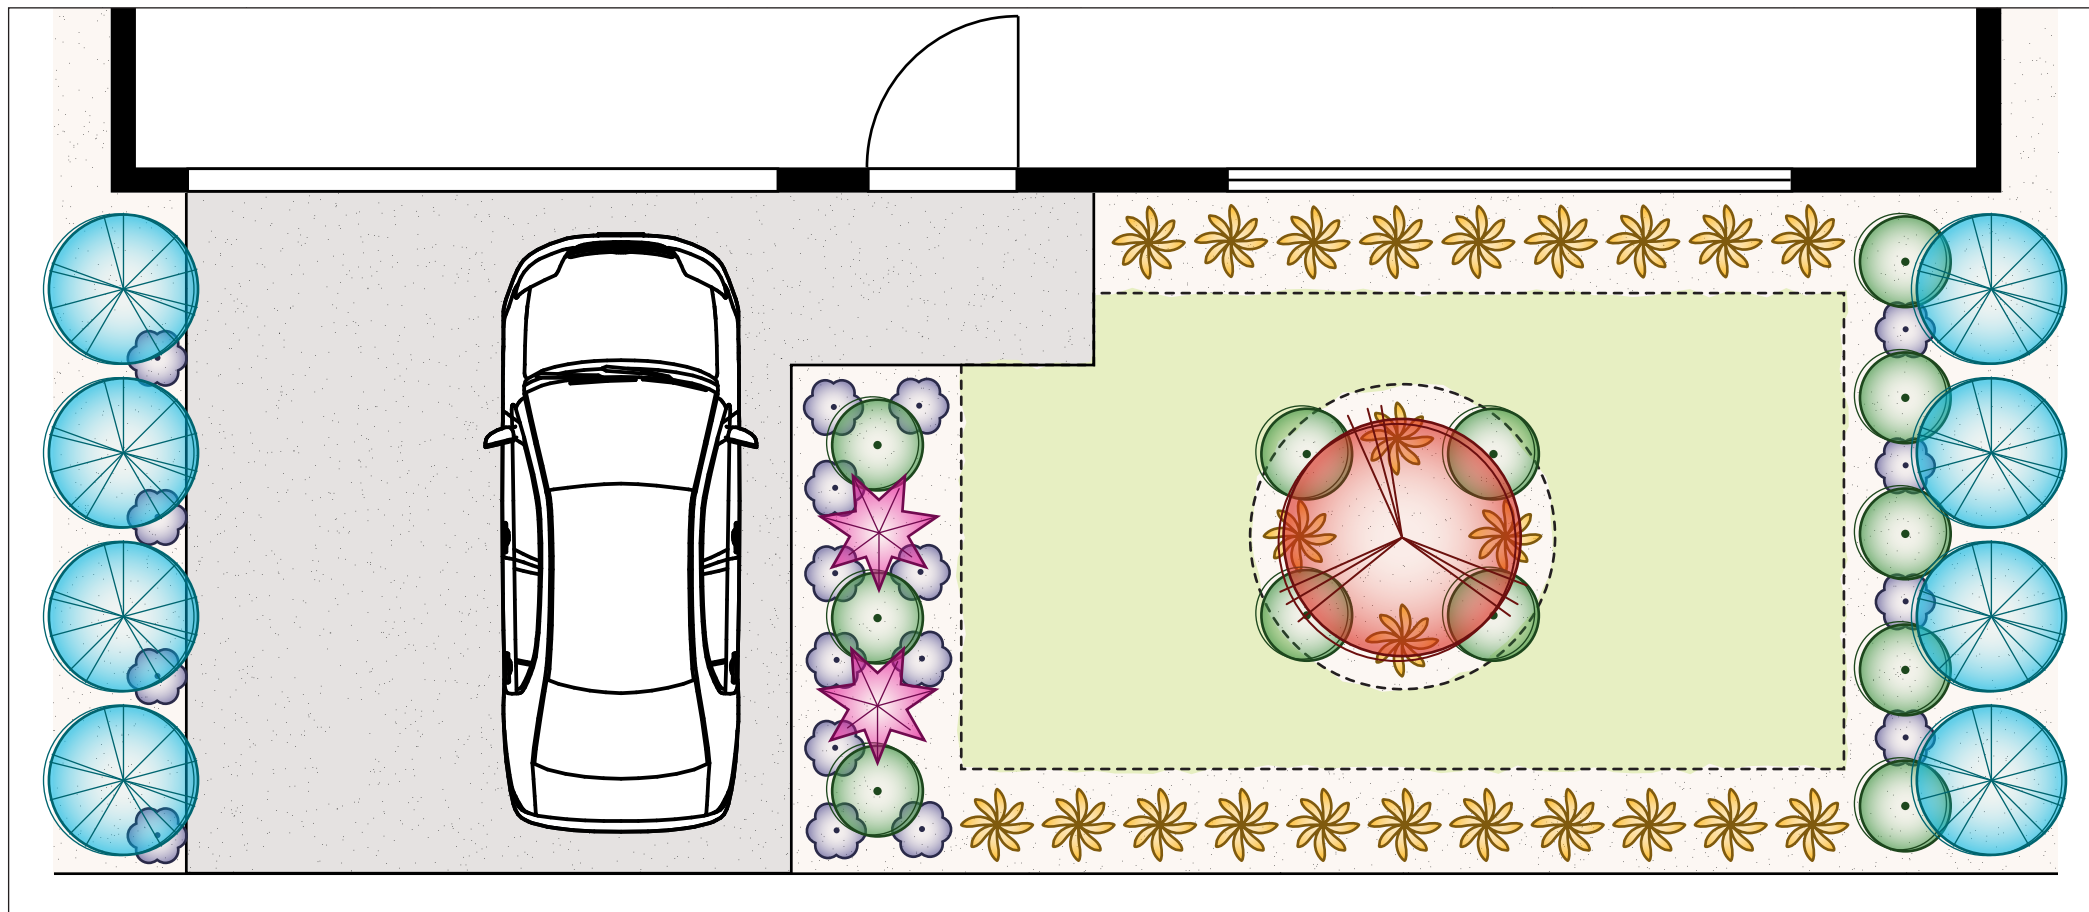

Modern Garden Plan D (65 Plants)

Suitable for Frontages 8m – 14m | Difficulty Rating ★★★☆☆ | Moderate Maintenance | Moderate Water Consumption

1  Feature Trees x 1

3  Shrubs x 12

5  Ground Covers x 18

2  Hedging and Screening x 8

All construction must be engineered to council specifications and standards with the sole responsibility placed on the party performing the construction.

Modern Garden Plan D (65 Plants)

Suitable for Frontages 8m – 14m | Difficulty Rating ★★★☆☆ | Moderate Maintenance | Moderate Water Consumption