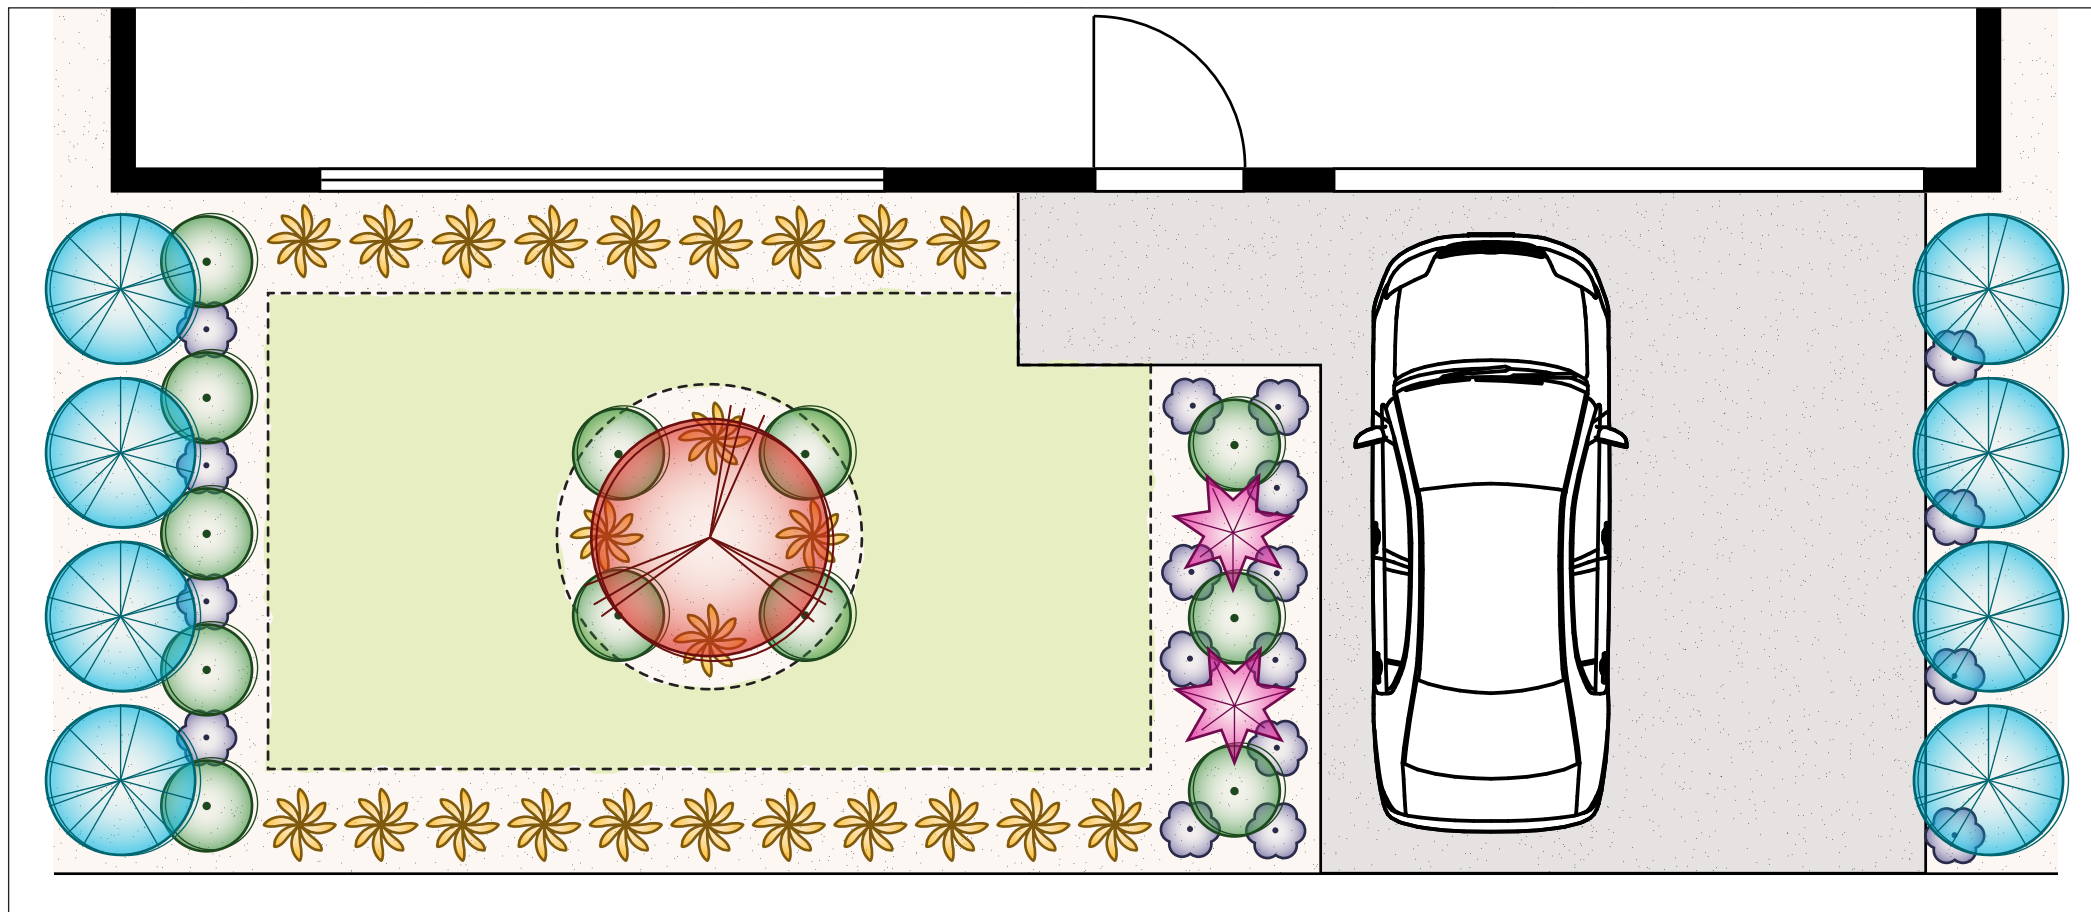

Modern Garden Plan D (65 Plants)

Suitable for Frontages 8m – 14m | Difficulty Rating ★★★☆☆ | Moderate Maintenance | Moderate Water Consumption

1  Feature Trees x 1

3  Shrubs x 12

5  Ground Covers x 18

2  Hedging and Screening x 8

All construction must be engineered to council specifications and standards with the sole responsibility placed on the party performing the construction.

Modern Garden Plan D (65 Plants)

Suitable for Frontages 8m – 14m | Difficulty Rating ★★★☆☆ | Moderate Maintenance | Moderate Water Consumption