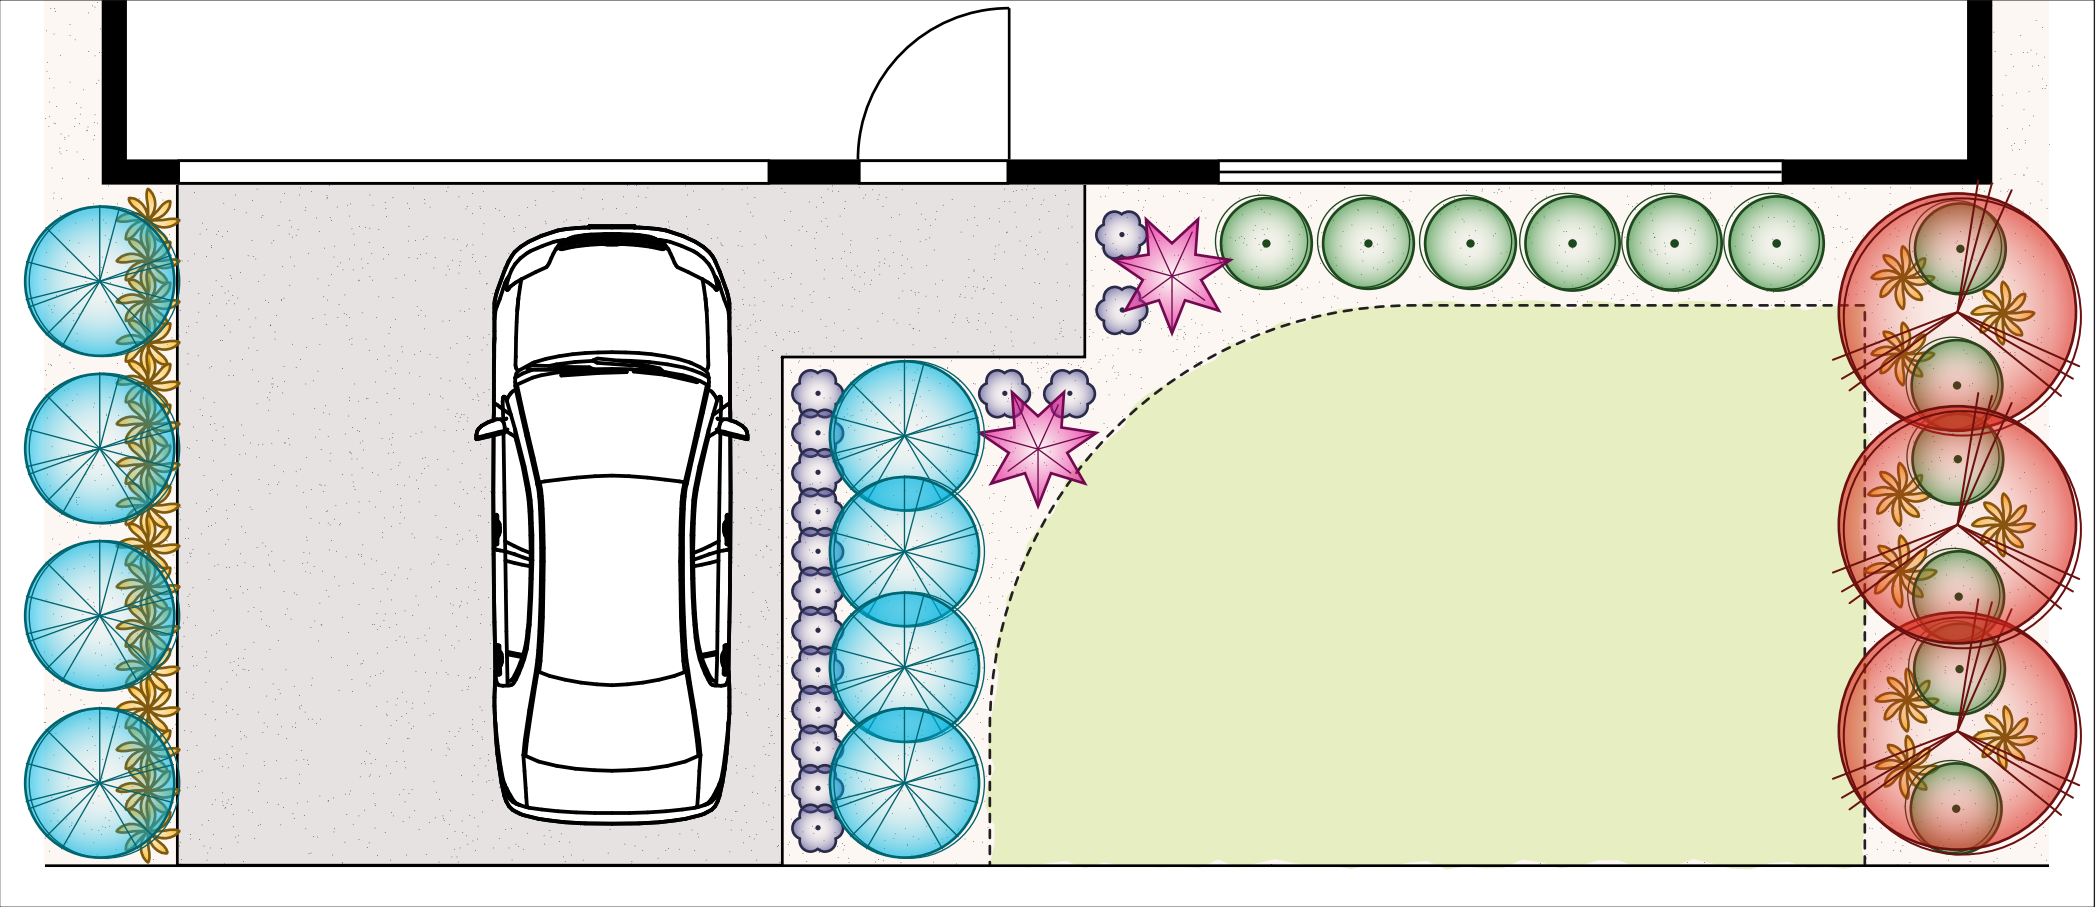

All construction must be engineered to council specifications and standards with the sole responsibility placed on the party performing the construction.

Modern Garden Plan C (65 Plants)

Suitable for Frontages 8m – 14m | Difficulty Rating ★★☆☆☆ | Moderate Maintenance | Moderate Water Consumption