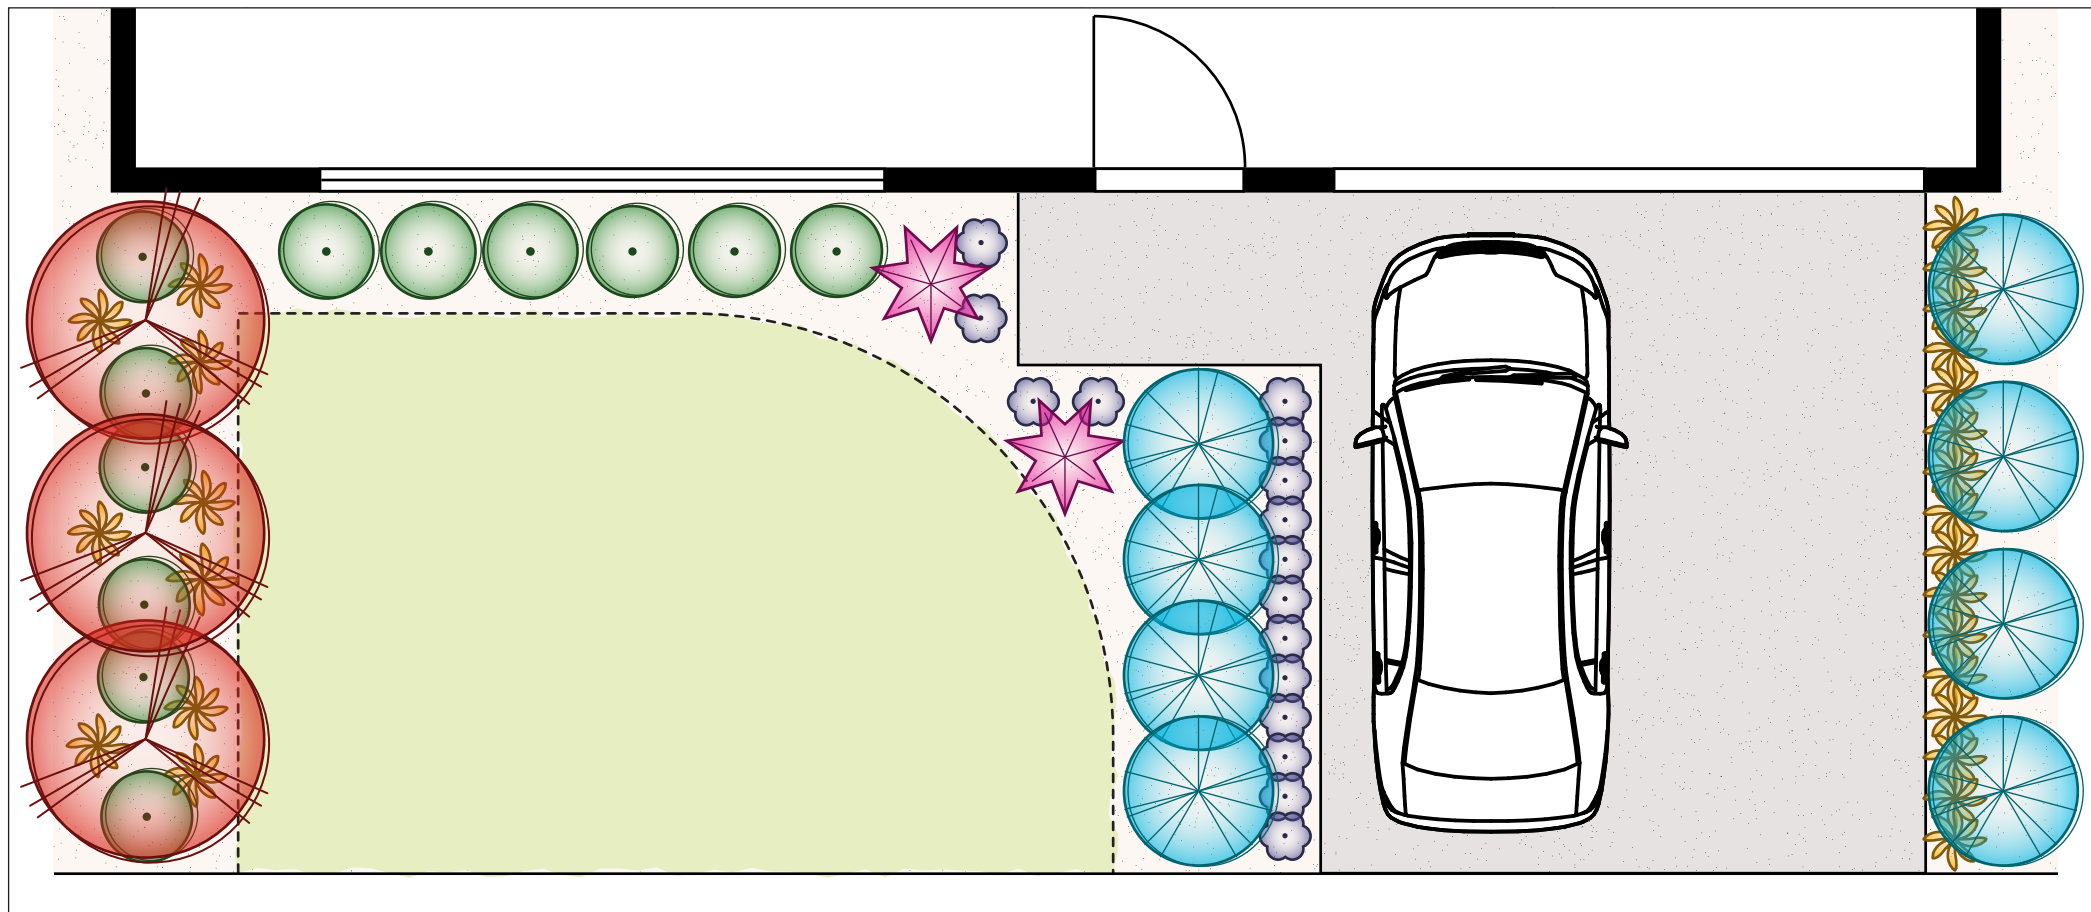

Modern Garden Plan C (65 Plants)

Suitable for Frontages 8m – 14m | Difficulty Rating ★★★☆☆ | Moderate Maintenance | Moderate Water Consumption

1  Feature Trees x 3

3  Shrubs x 12

5  Ground Covers x 16

2  Hedging and Screening x 8

All construction must be engineered to council specifications and standards with the sole responsibility placed on the party performing the construction.

Modern Garden Plan C (65 Plants)

Suitable for Frontages 8m – 14m | Difficulty Rating ★★☆☆☆ | Moderate Maintenance | Moderate Water Consumption