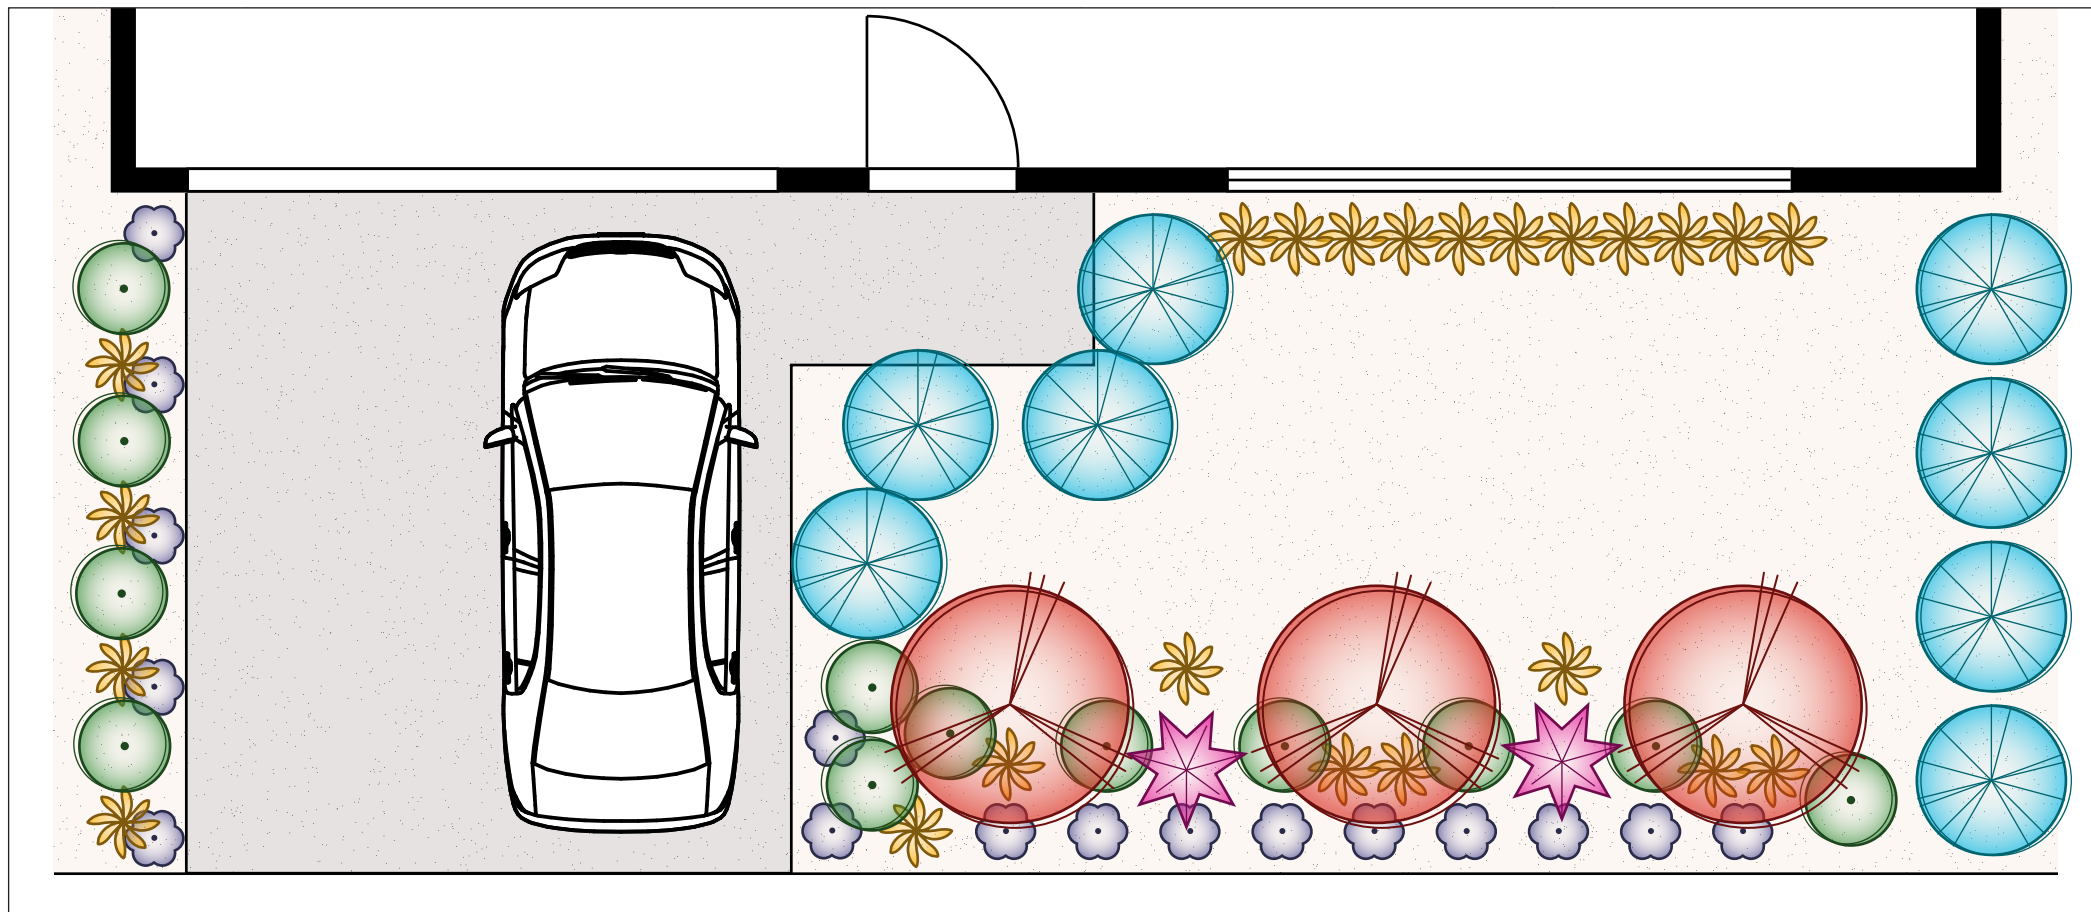

# Modern Garden Plan B (65 Plants)

Suitable for Frontages 8m – 14m | Difficulty Rating ★★☆☆☆ | Moderate Maintenance | Moderate Water Consumption

- 1 Feature Trees x 3
- 2 Hedging and Screening x 8
- 3 Shrubs x 12
- 4 Grasses x 24
- 5 Ground Covers x 16
- 6 Accent Plants x 2

# Modern Garden Plan B (65 Plants)

Suitable for Frontages 8m – 14m | Difficulty Rating ★★★☆☆ | Moderate Maintenance | Moderate Water Consumption

1  Feature Trees x 3

3  Shrubs x 12

5  Ground Covers x 16

2  Hedging and Screening x 8