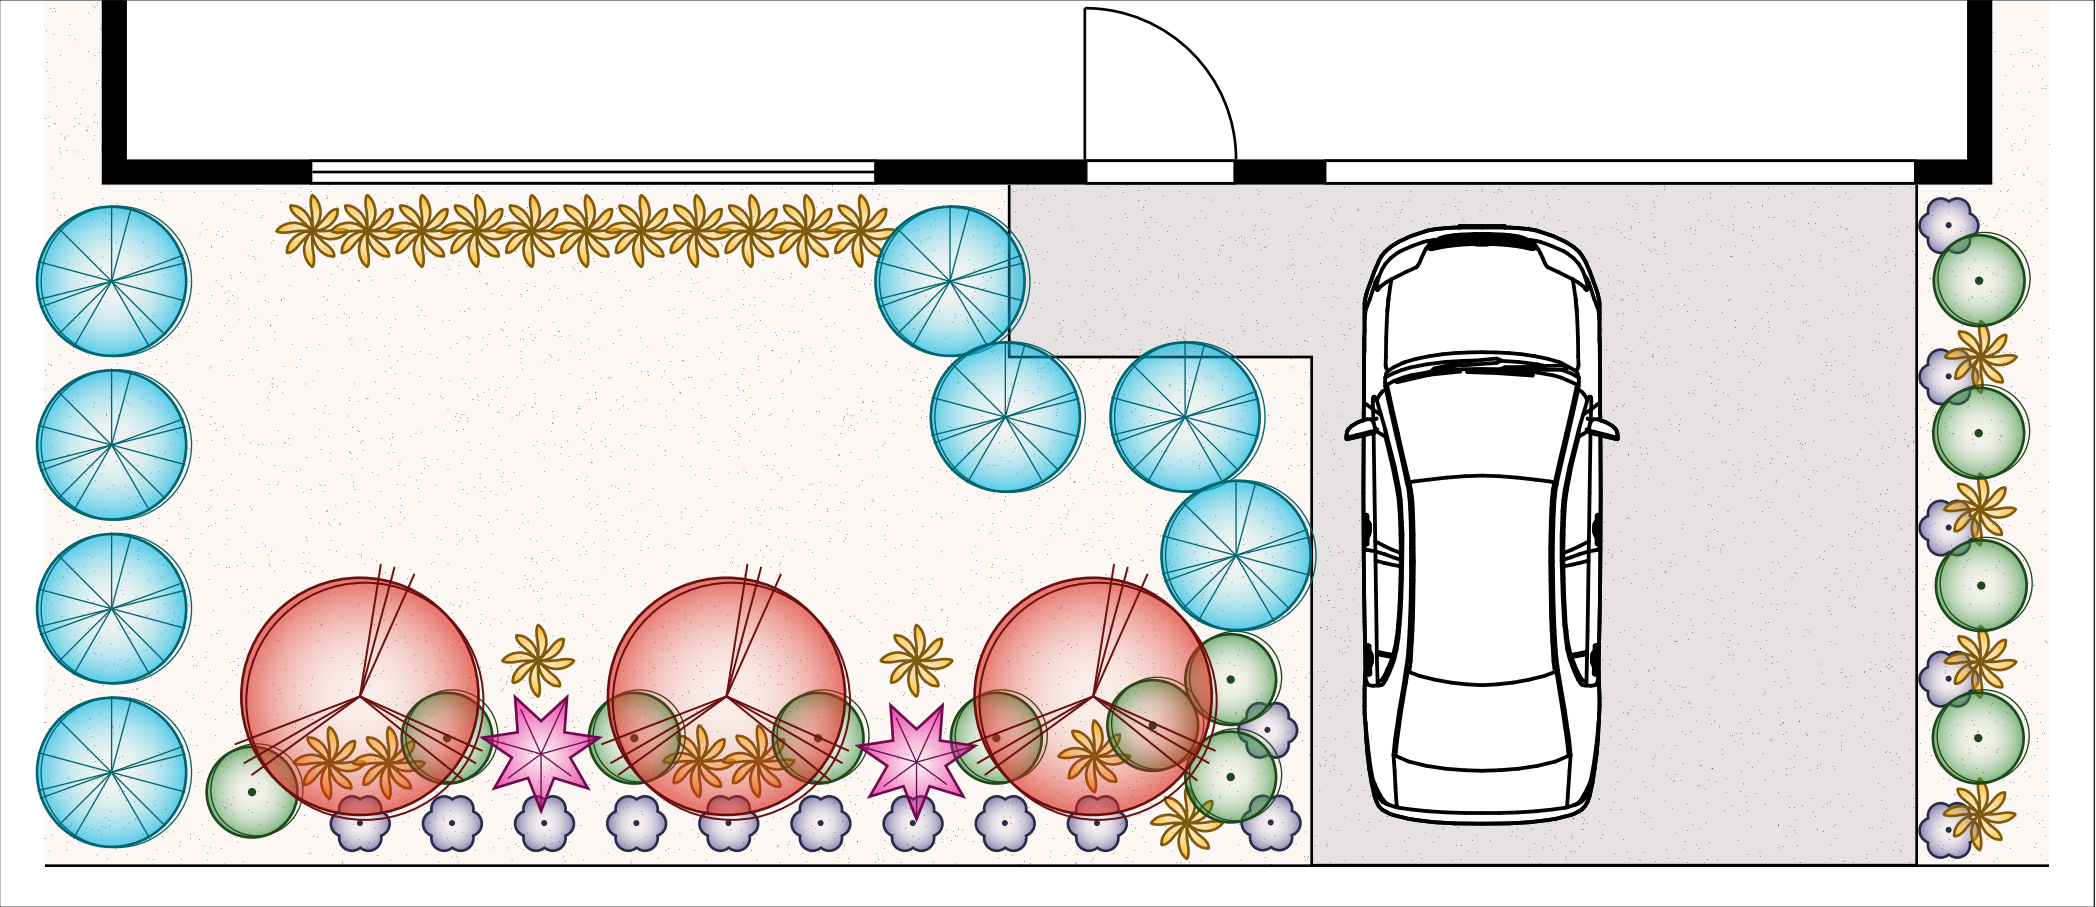

# Modern Garden Plan B (65 Plants)

Suitable for Frontages 8m – 14m | Difficulty Rating ★★☆☆☆ | Moderate Maintenance | Moderate Water Consumption

- 1 Feature Trees x 3
- 2 Hedging and Screening x 8
- 3 Shrubs x 12
- 4 Grasses x 24
- 5 Ground Covers x 16
- 6 Accent Plants x 2

# Modern Garden Plan B (65 Plants)

Suitable for Frontages 8m – 14m | Difficulty Rating ★★★☆☆ | Moderate Maintenance | Moderate Water Consumption

1  Feature Trees x 3

3  Shrubs x 12

5  Ground Covers x 16

2  Hedging and Screening x 8