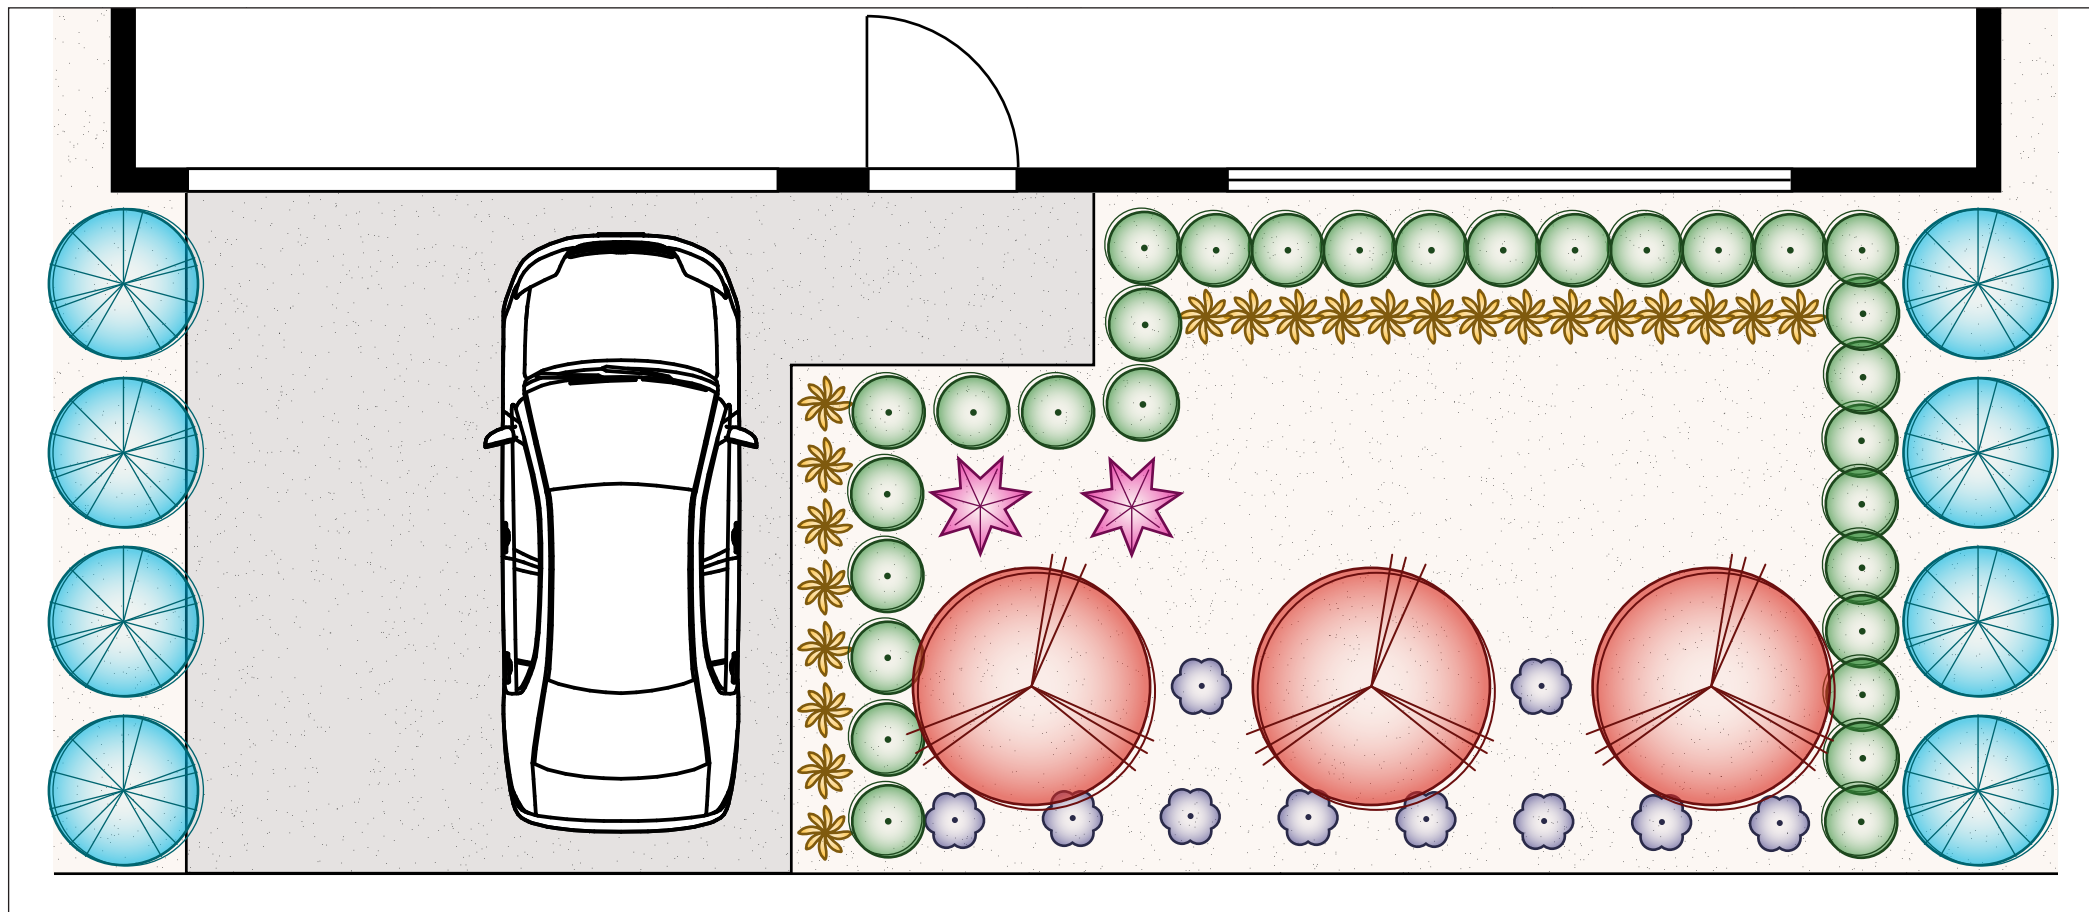

Formal Garden Plan C (75 Plants)

Suitable for Frontages 8m – 14m | Difficulty Rating ★★★★★ | High Maintenance | Moderate Water Consumption

1  Feature Trees x 1

3  Shrubs x 30

5  Ground Covers x 10

2  Hedging and Screening x 8