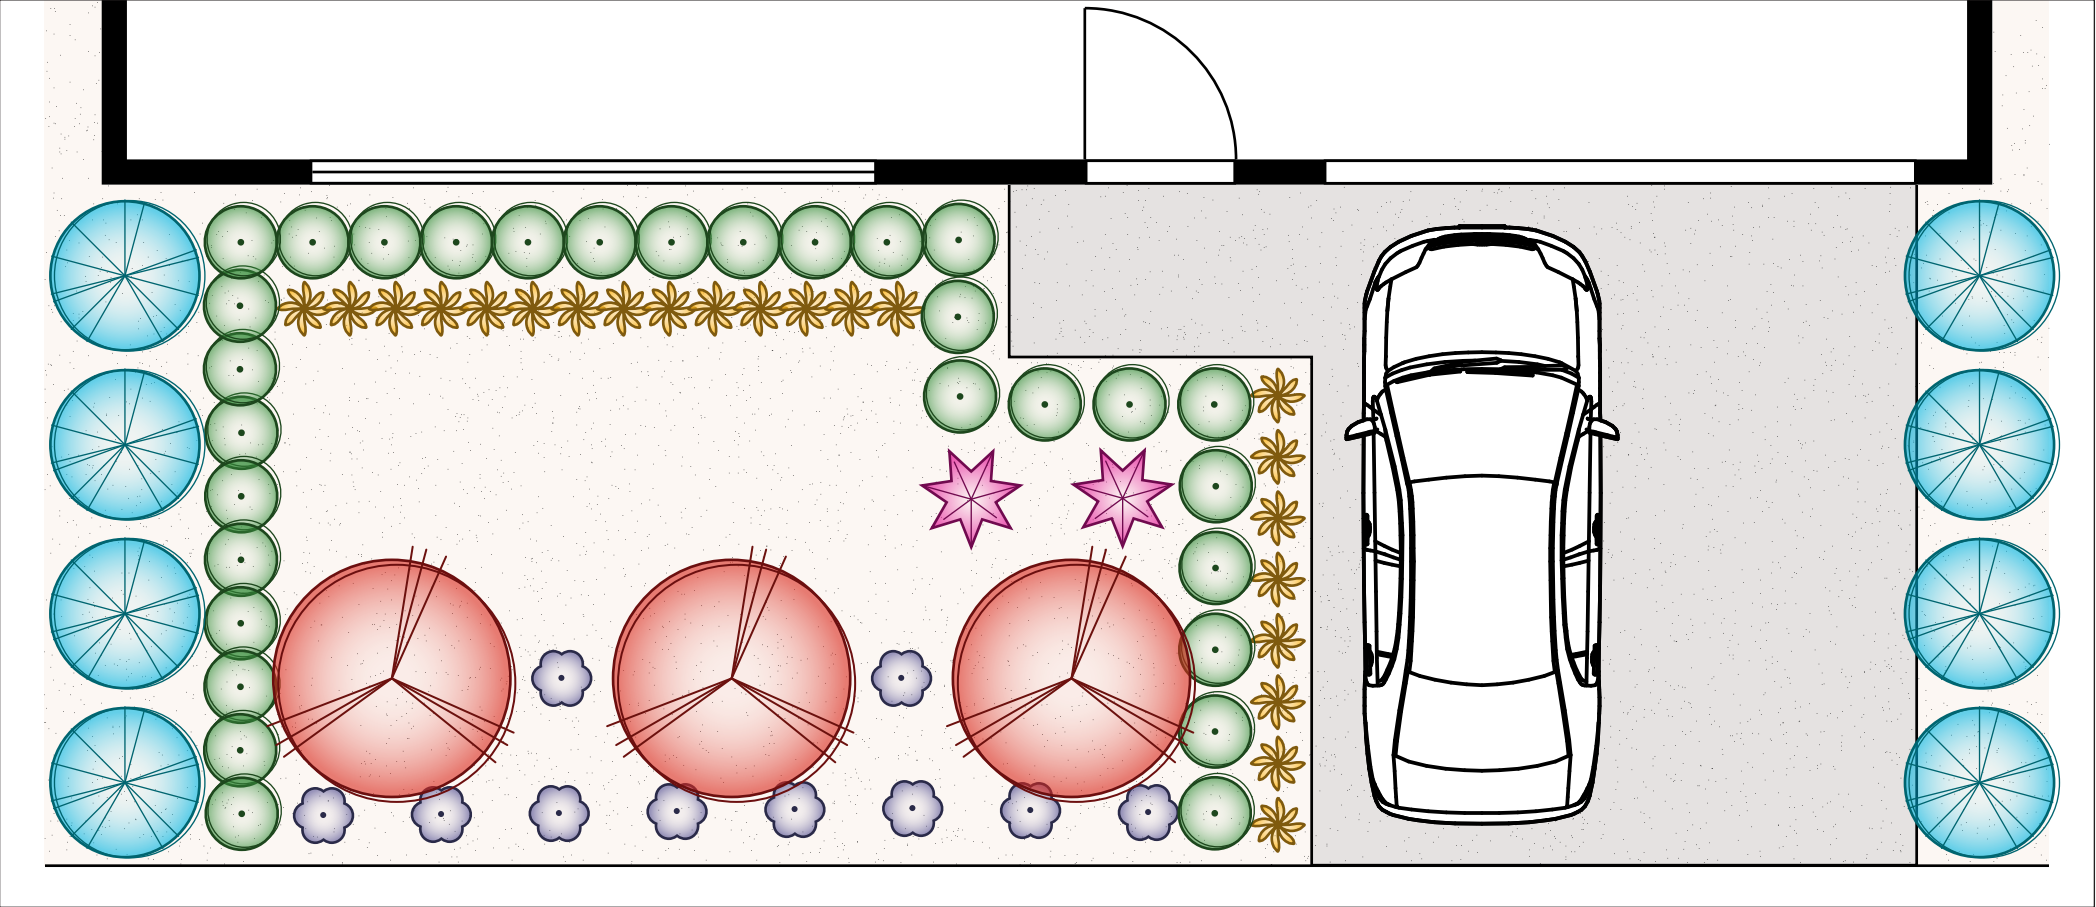

Formal Garden Plan C (75 Plants)

Suitable for Frontages 8m – 14m | Difficulty Rating ★★★★★ | High Maintenance | Moderate Water Consumption

1  Feature Trees x 1

3  Shrubs x 30

5  Ground Covers x 10

2  Hedging and Screening x 8