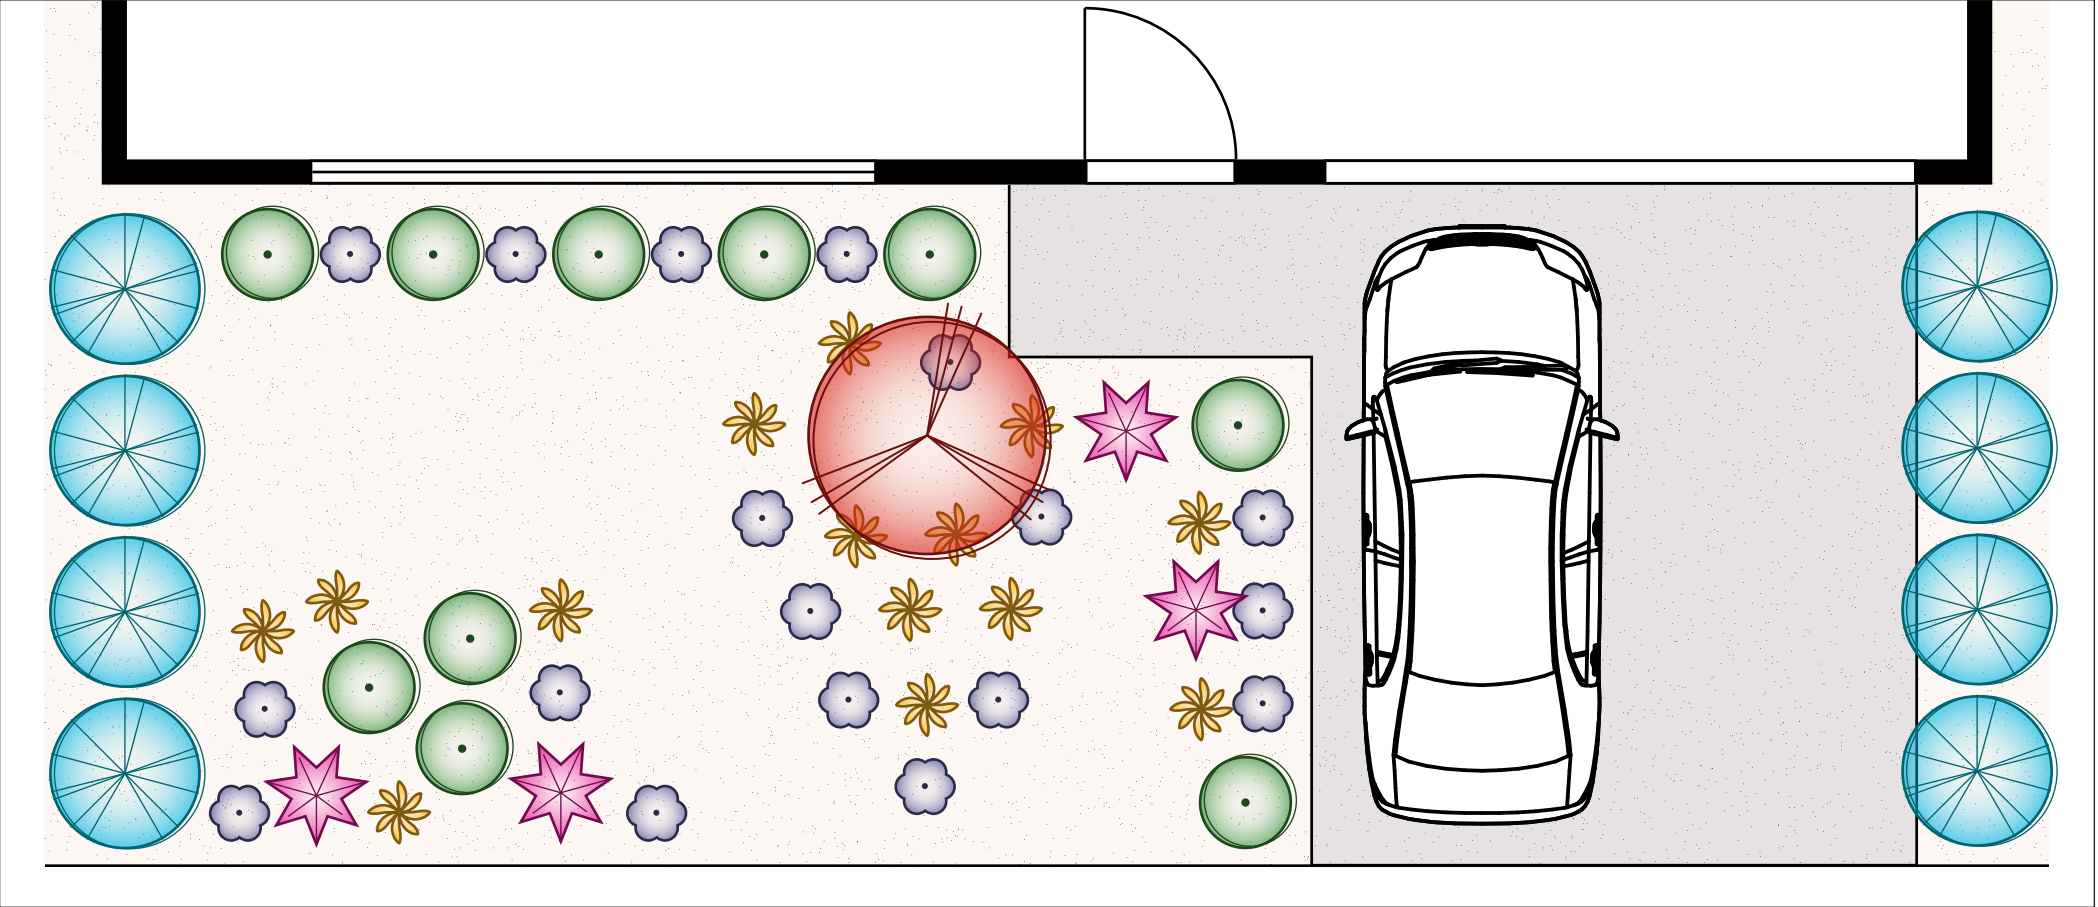

Coastal Garden Plan C (55 Plants)

Suitable for Frontages 8m – 14m | Difficulty Rating ★★☆☆☆ | Moderate Maintenance | Low Water Consumption

1  Feature Trees x 1

3  Shrubs x 10

5  Ground Covers x 18

2  Hedging and Screening x 8

Coastal Garden Plan C (55 Plants)

Frontages 14m and up | Difficulty Rating ★★☆☆☆ | Moderate Maintenance | Low Water Consumption

1  Feature Trees x 1

3  Shrubs x 10

5  Ground Covers x 18

2  Hedging and Screening x 8