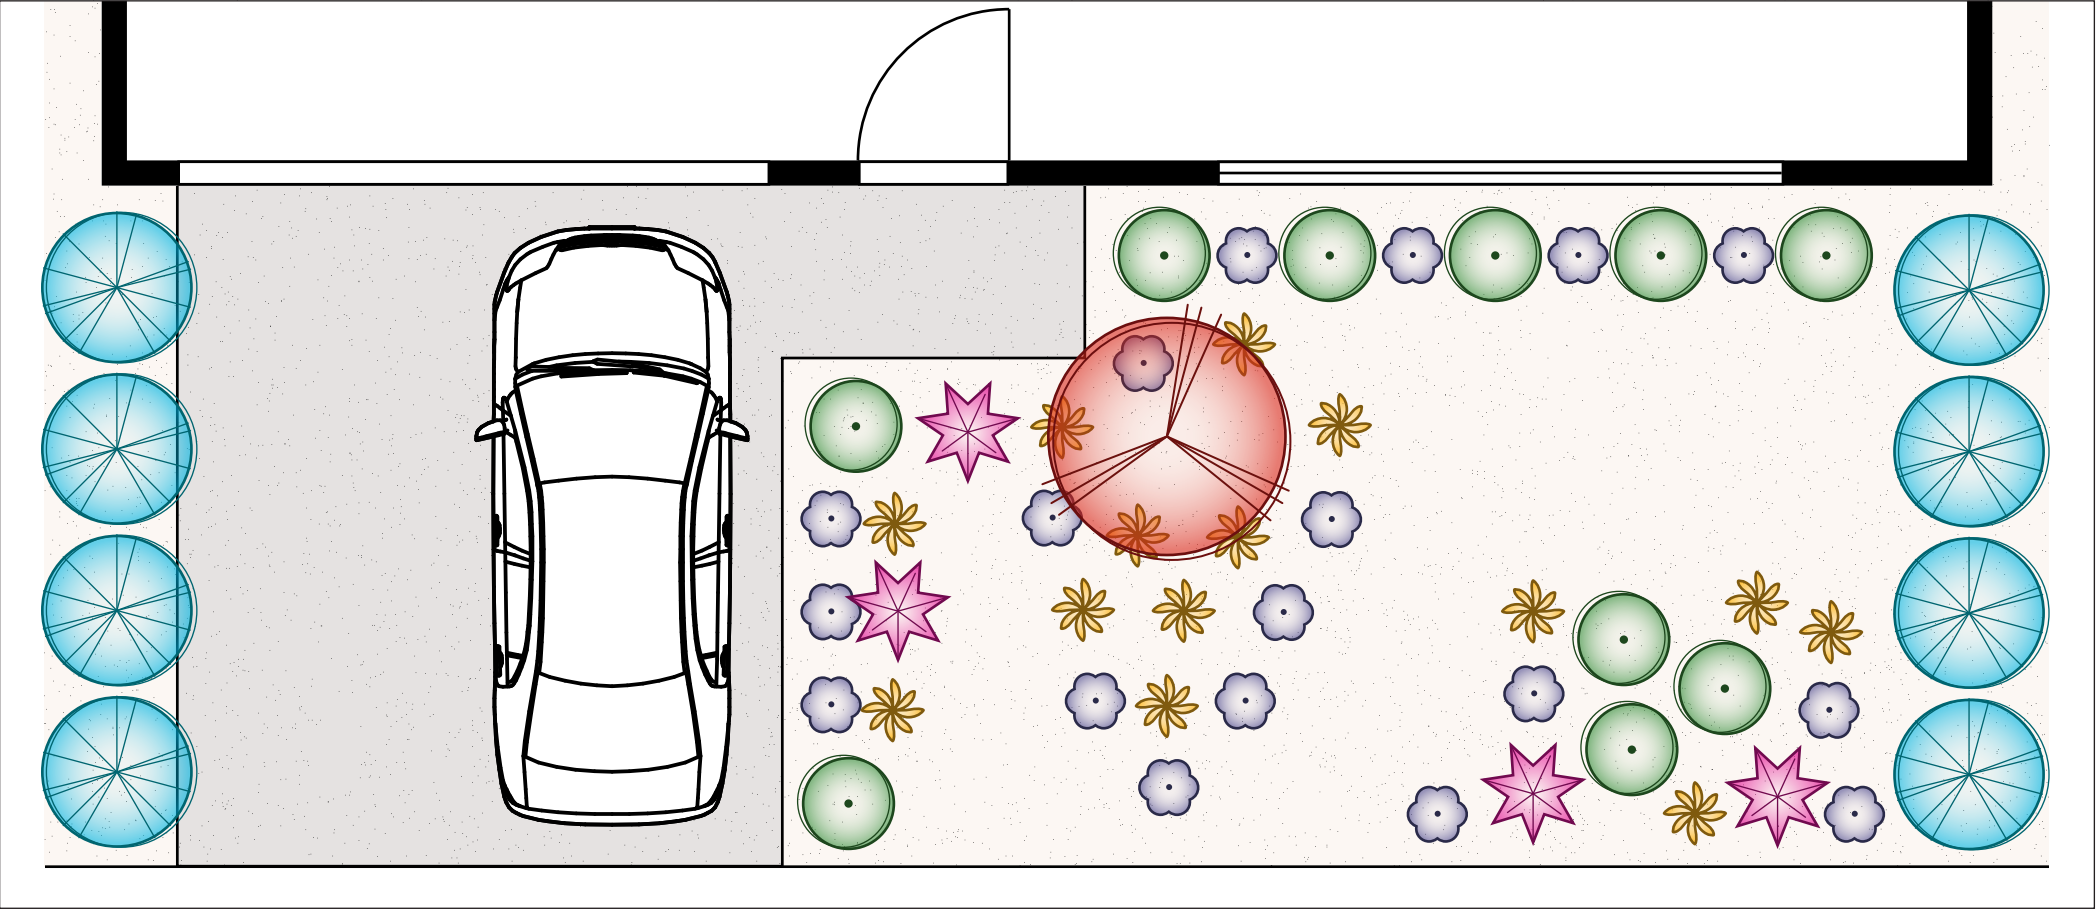

Coastal Garden Plan C (55 Plants)

Suitable for Frontages 8m – 14m | Difficulty Rating ★★☆☆☆ | Moderate Maintenance | Low Water Consumption

1  Feature Trees x 1

3  Shrubs x 10

5  Ground Covers x 18

2  Hedging and Screening x 8

Coastal Garden Plan C (55 Plants)

Frontages 14m and up | Difficulty Rating ★★☆☆☆ | Moderate Maintenance | Low Water Consumption

1  Feature Trees x 1

3  Shrubs x 10

5  Ground Covers x 18

2  Hedging and Screening x 8