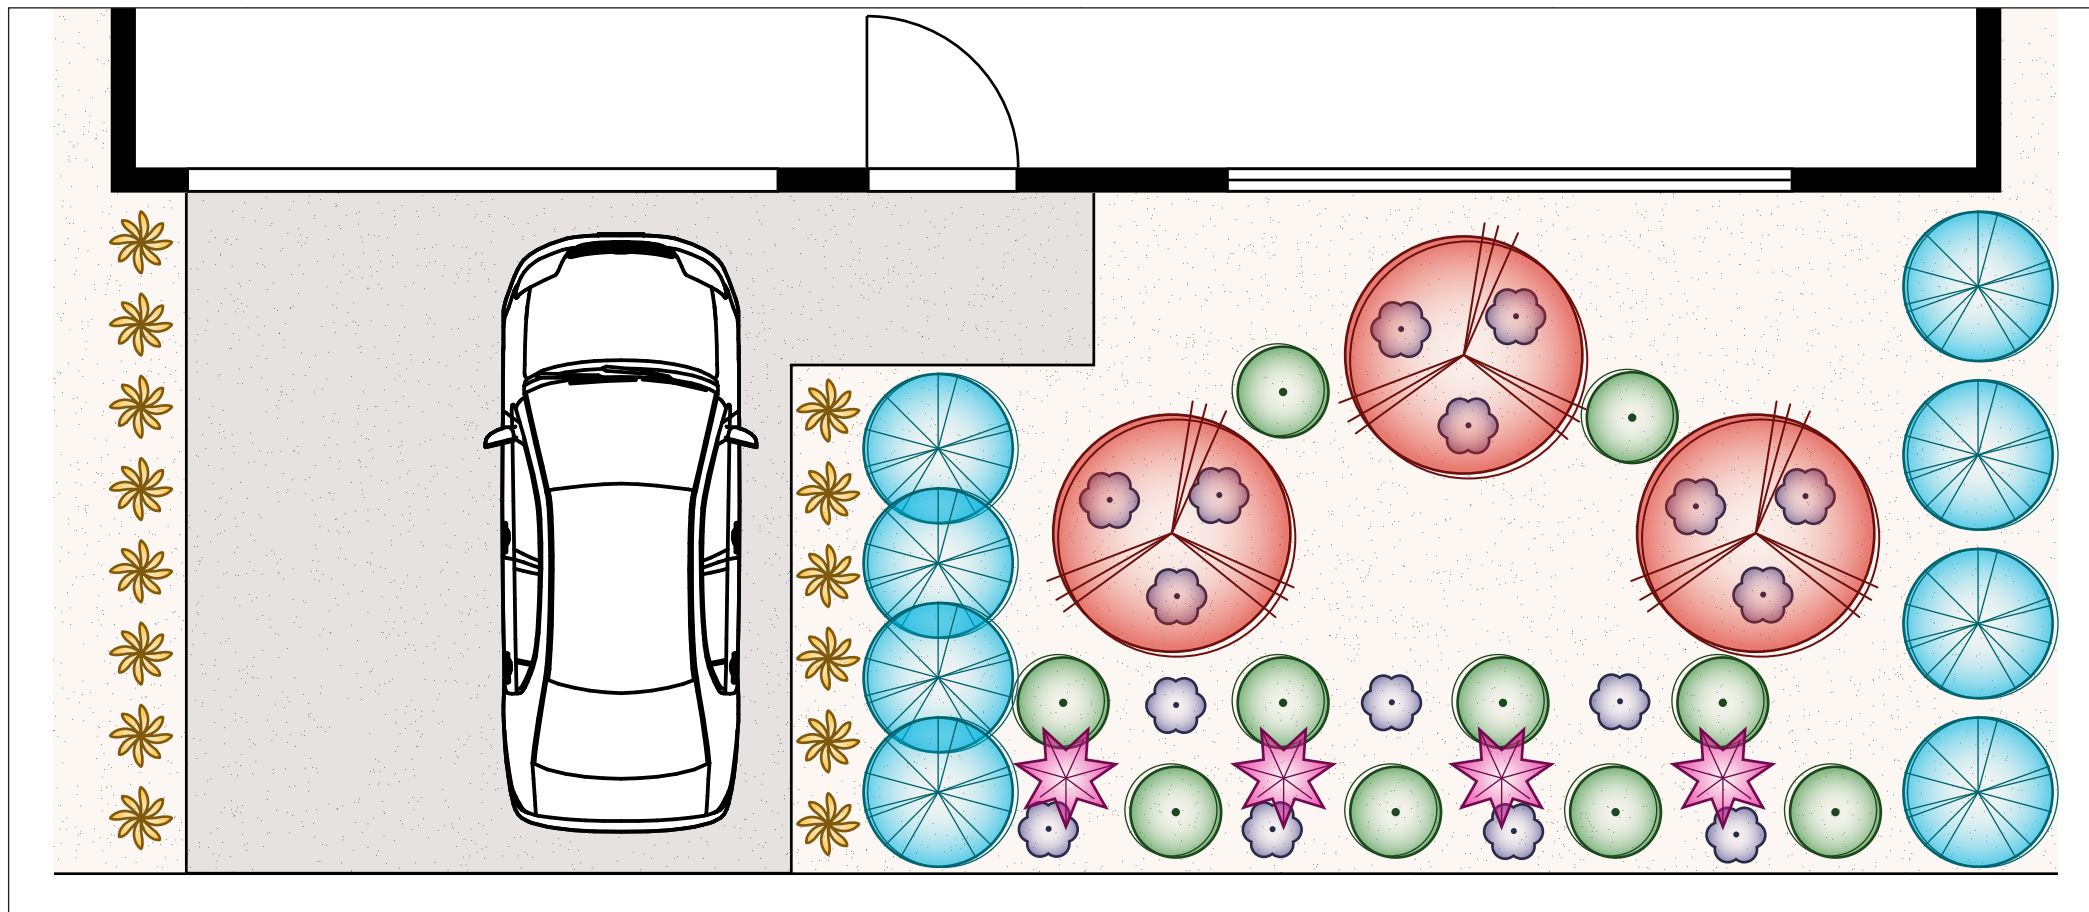

Coastal Garden Plan A (55 Plants)

Suitable for Frontages 8m – 14m | Difficulty Rating ★★☆☆☆ | Moderate Maintenance | Low Water Consumption

1 Feature Trees x 3

3 Shrubs x 10

5 Ground Covers x 16

2 Hedging and Screening x 8

4 Grasses x 14

6 Accent Plants x 4

These plans are conceptual only and are regarded as non-site specific. They are intended as a guide and not for construction. All measurements must be verified on site.

All construction must be engineered to council specifications and standards with the sole responsibility placed on the party performing the construction.