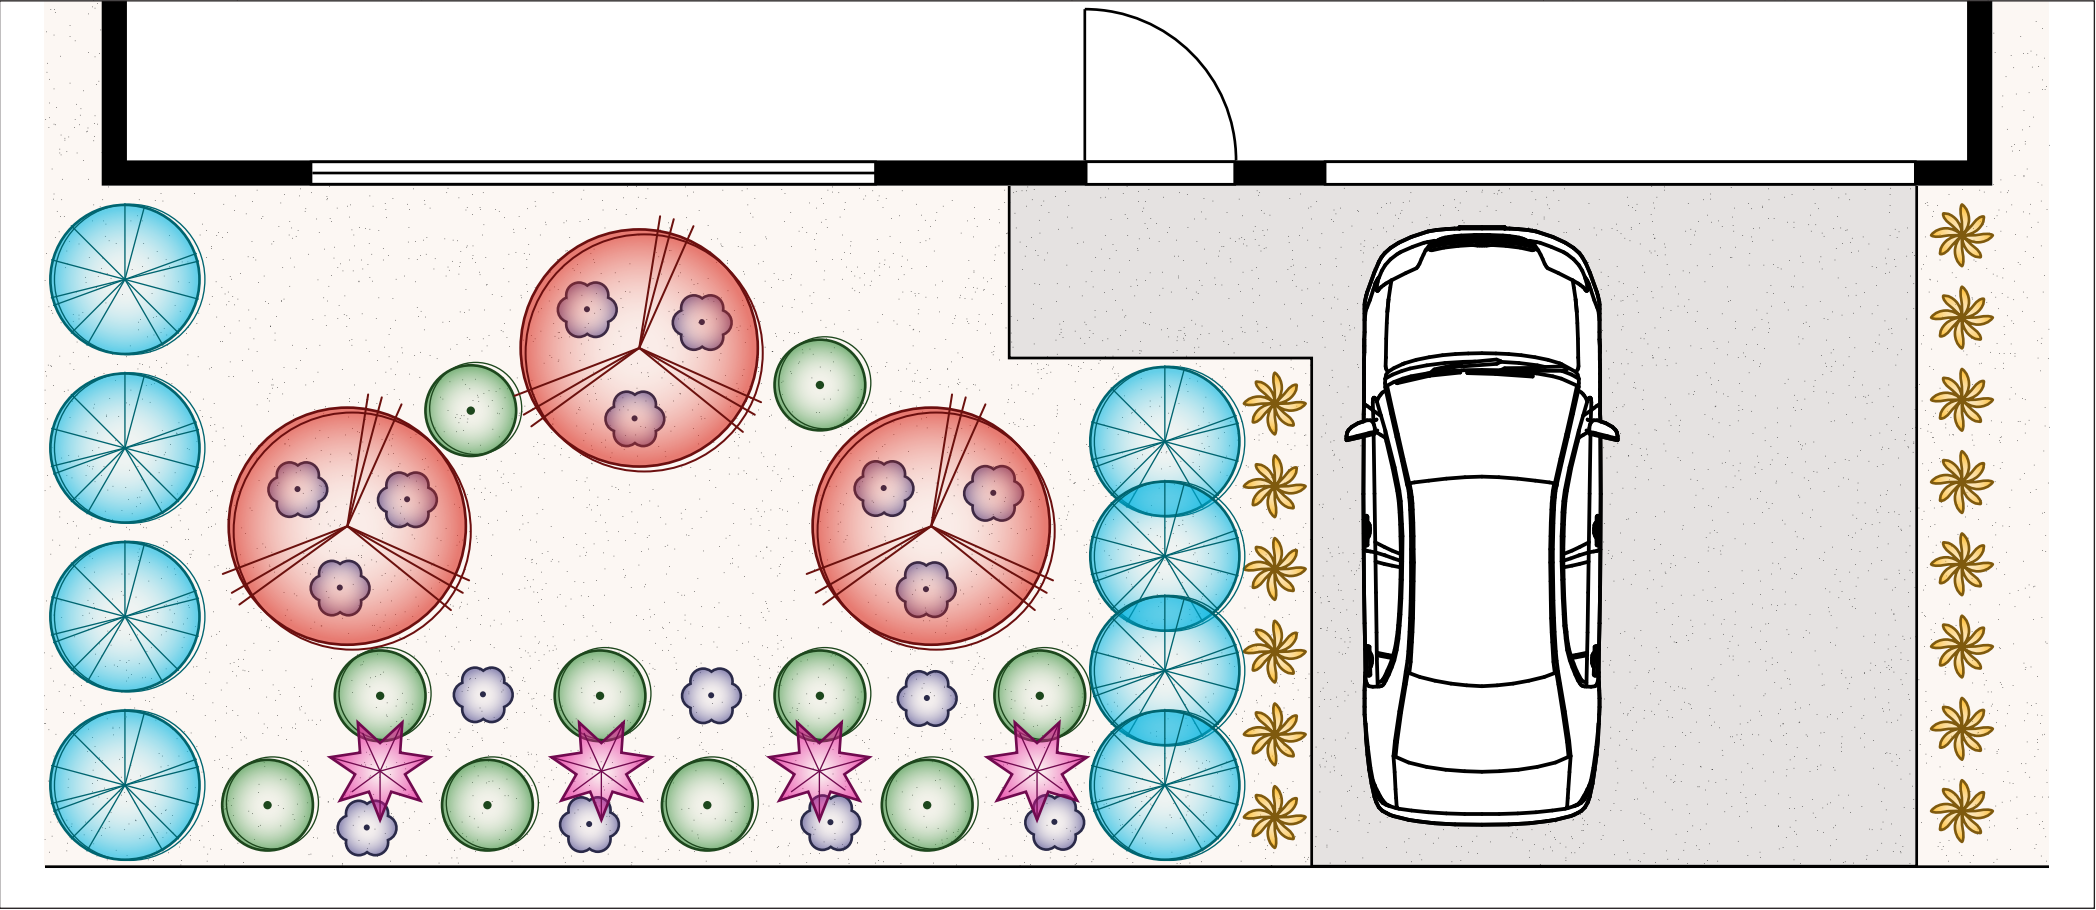

# Coastal Garden Plan A (55 Plants)

Suitable for Frontages 8m – 14m | Difficulty Rating ★★☆☆☆ | Moderate Maintenance | Low Water Consumption

- 1 Feature Trees x 3
- 2 Hedging and Screening x 8
- 3 Shrubs x 10
- 4 Grasses x 14
- 5 Ground Covers x 16
- 6 Accent Plants x 4