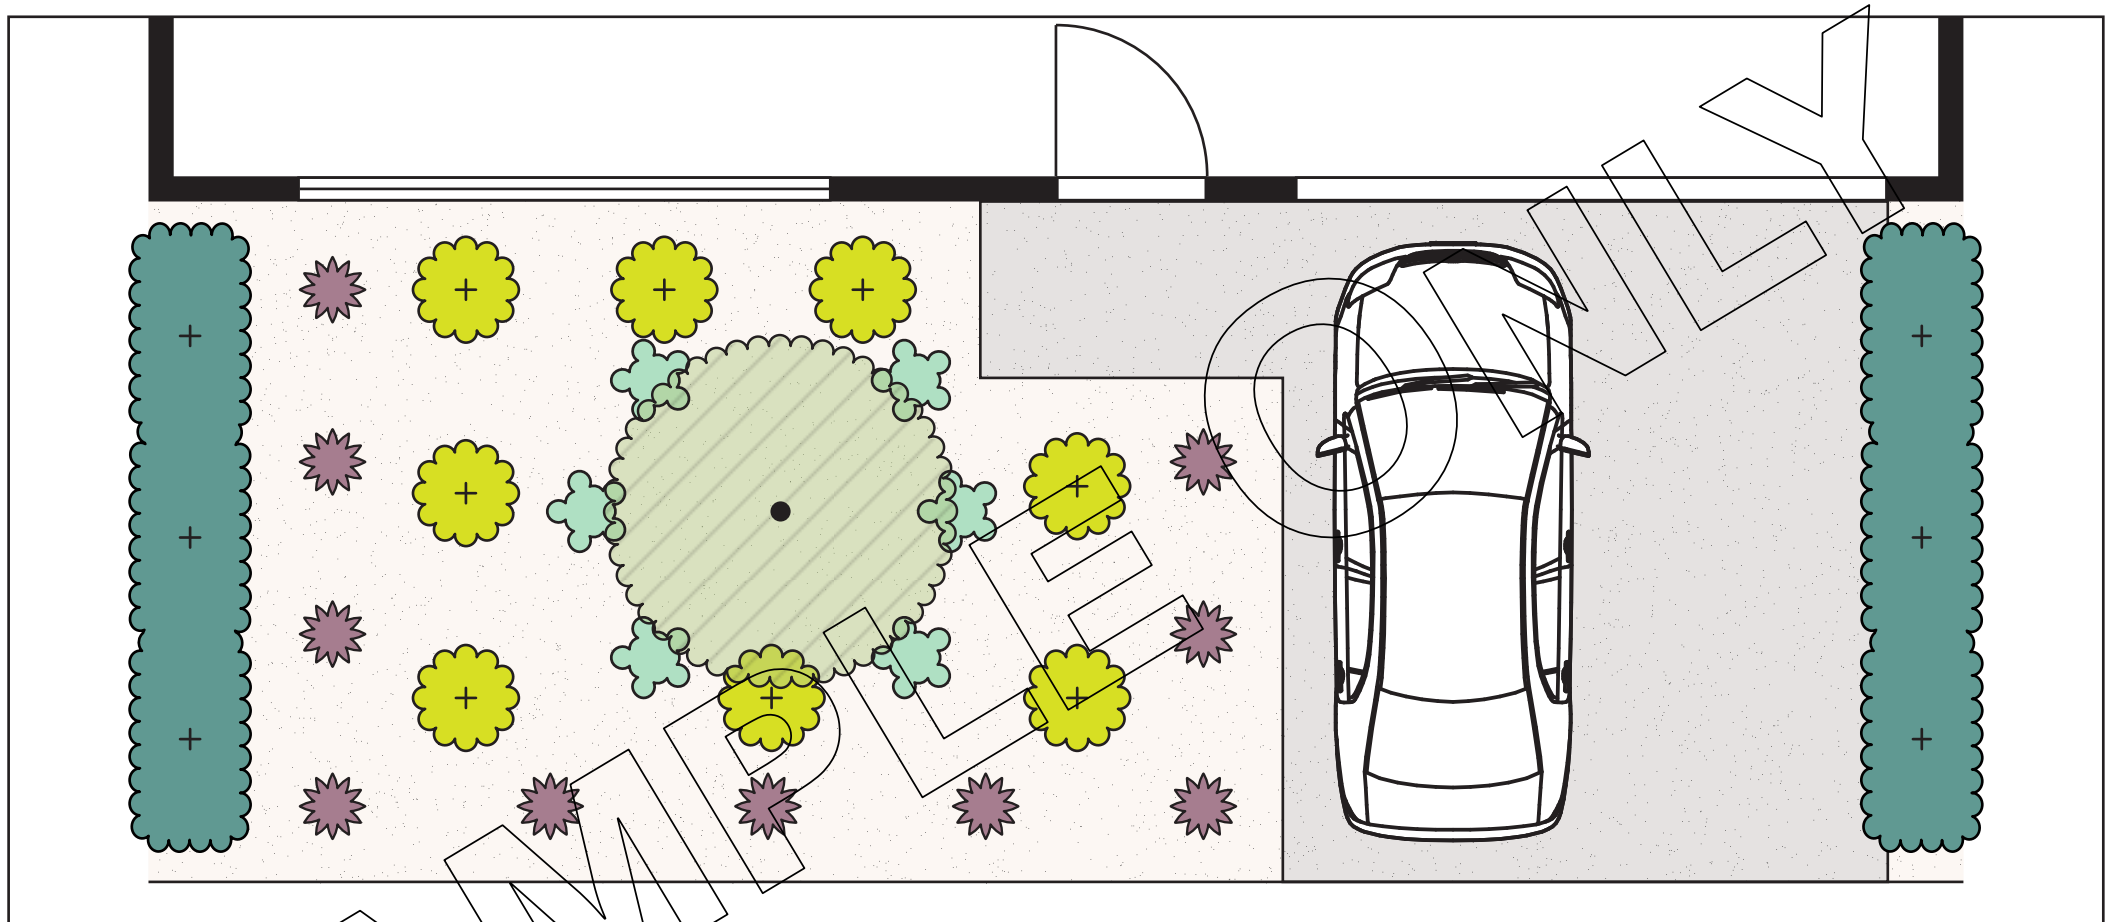

Modern, Regular Frontage Garden Plan

Suitable for frontages of 10m, 11m, 12m, 12.5m

1  Dwarf Magnolia Little Gem x 1
Pot Size: 40cm

2  Portuguese Laurel x 6
Pot Size: 40cm

3  Gardenia Florida x 8
Pot Size: 25cm

4  New Zealand Rock Lilly x 10
Pot Size: 20cm

5  Kidney Grass x 6
Pot Size: 14cm

These plans are conceptual only and are regarded as non-site specific. They are intended as a guide and not for construction. All measurements must be verified on site. All construction must be engineered to council specifications and standards with the sole responsibility placed on the party performing the construction.