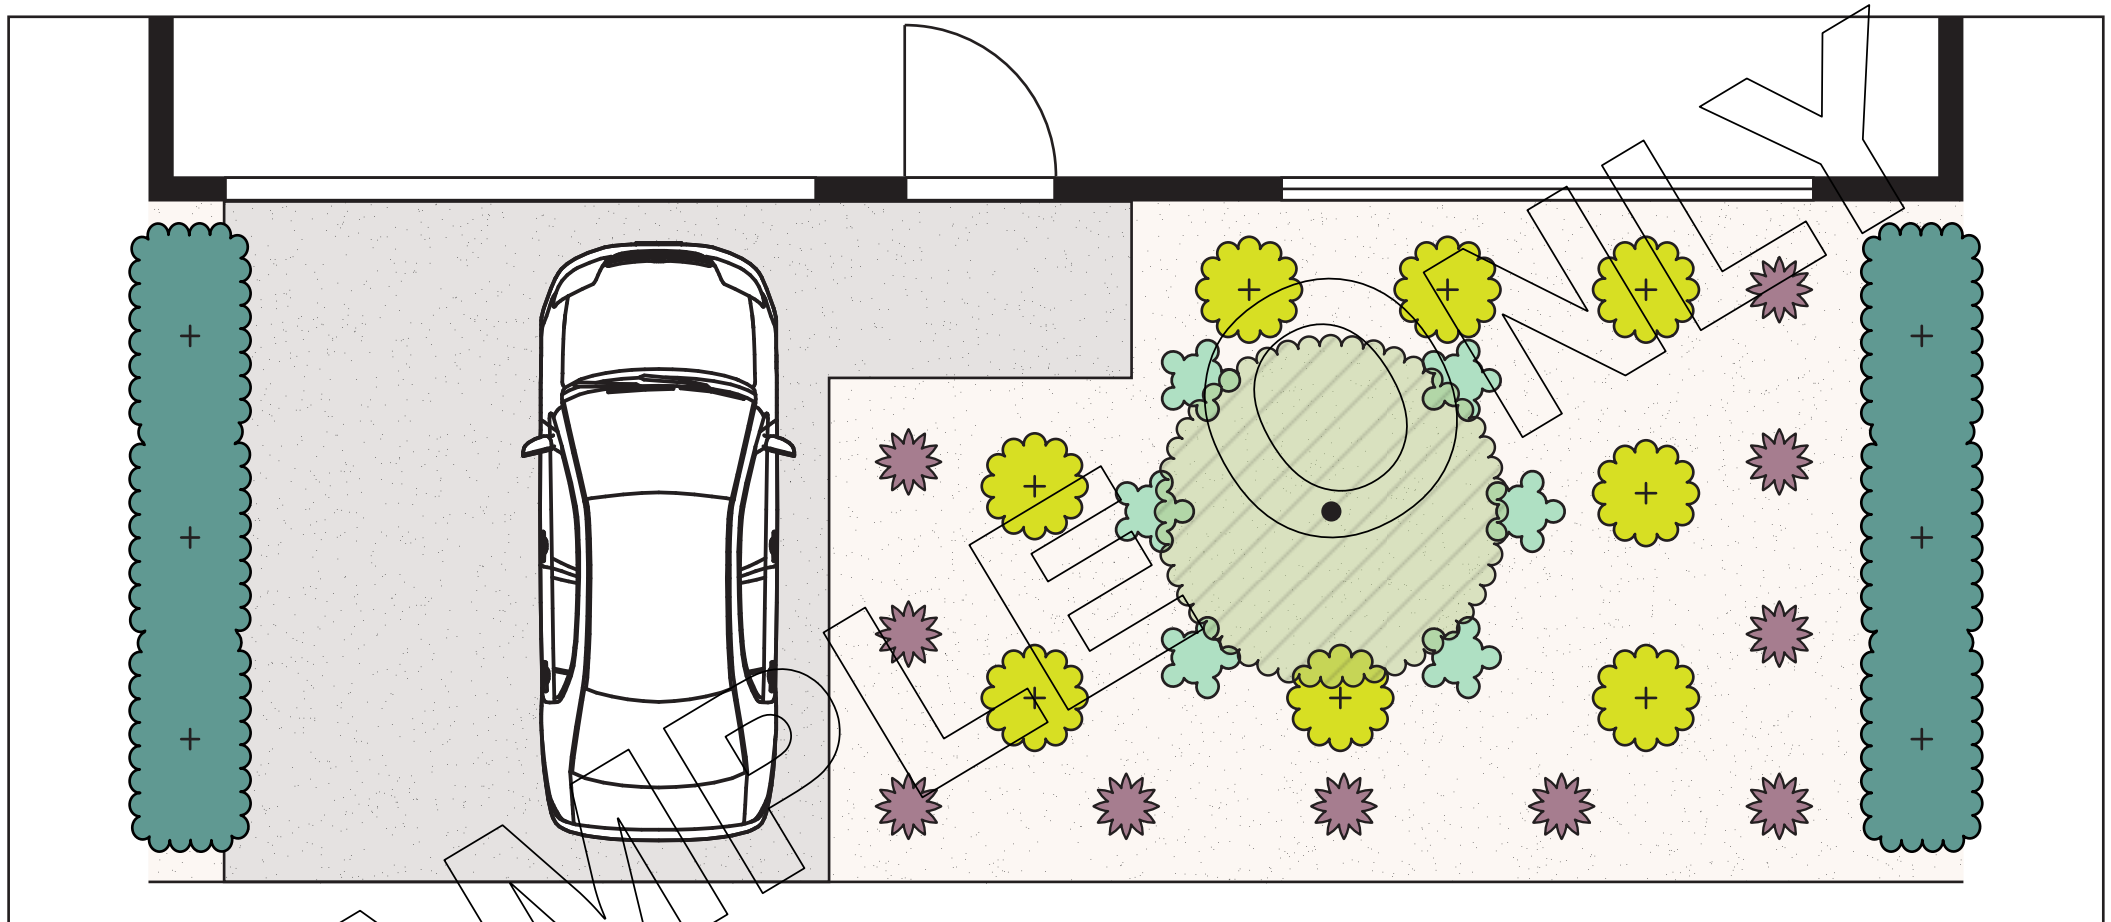

Modern, Regular Frontage Garden Plan (Flipped)

Suitable for frontages of 10m, 11m, 12m, 12.5m

1  **Dwarf Magnolia Little Gem x 1**
Pot Size: 40cm

2  **Portuguese Laurel x 6**
Pot Size: 40cm

3  **Gardenia Florida x 8**
Pot Size: 25cm

4  **New Zealand Rock Lilly x 10**
Pot Size: 20cm

5  **Kidney Grass x 6**
Pot Size: 14cm

These plans are conceptual only and are regarded as non-site specific. They are intended as a guide and not for construction. All measurements must be verified on site. All construction must be engineered to council specifications and standards with the sole responsibility placed on the party performing the construction.